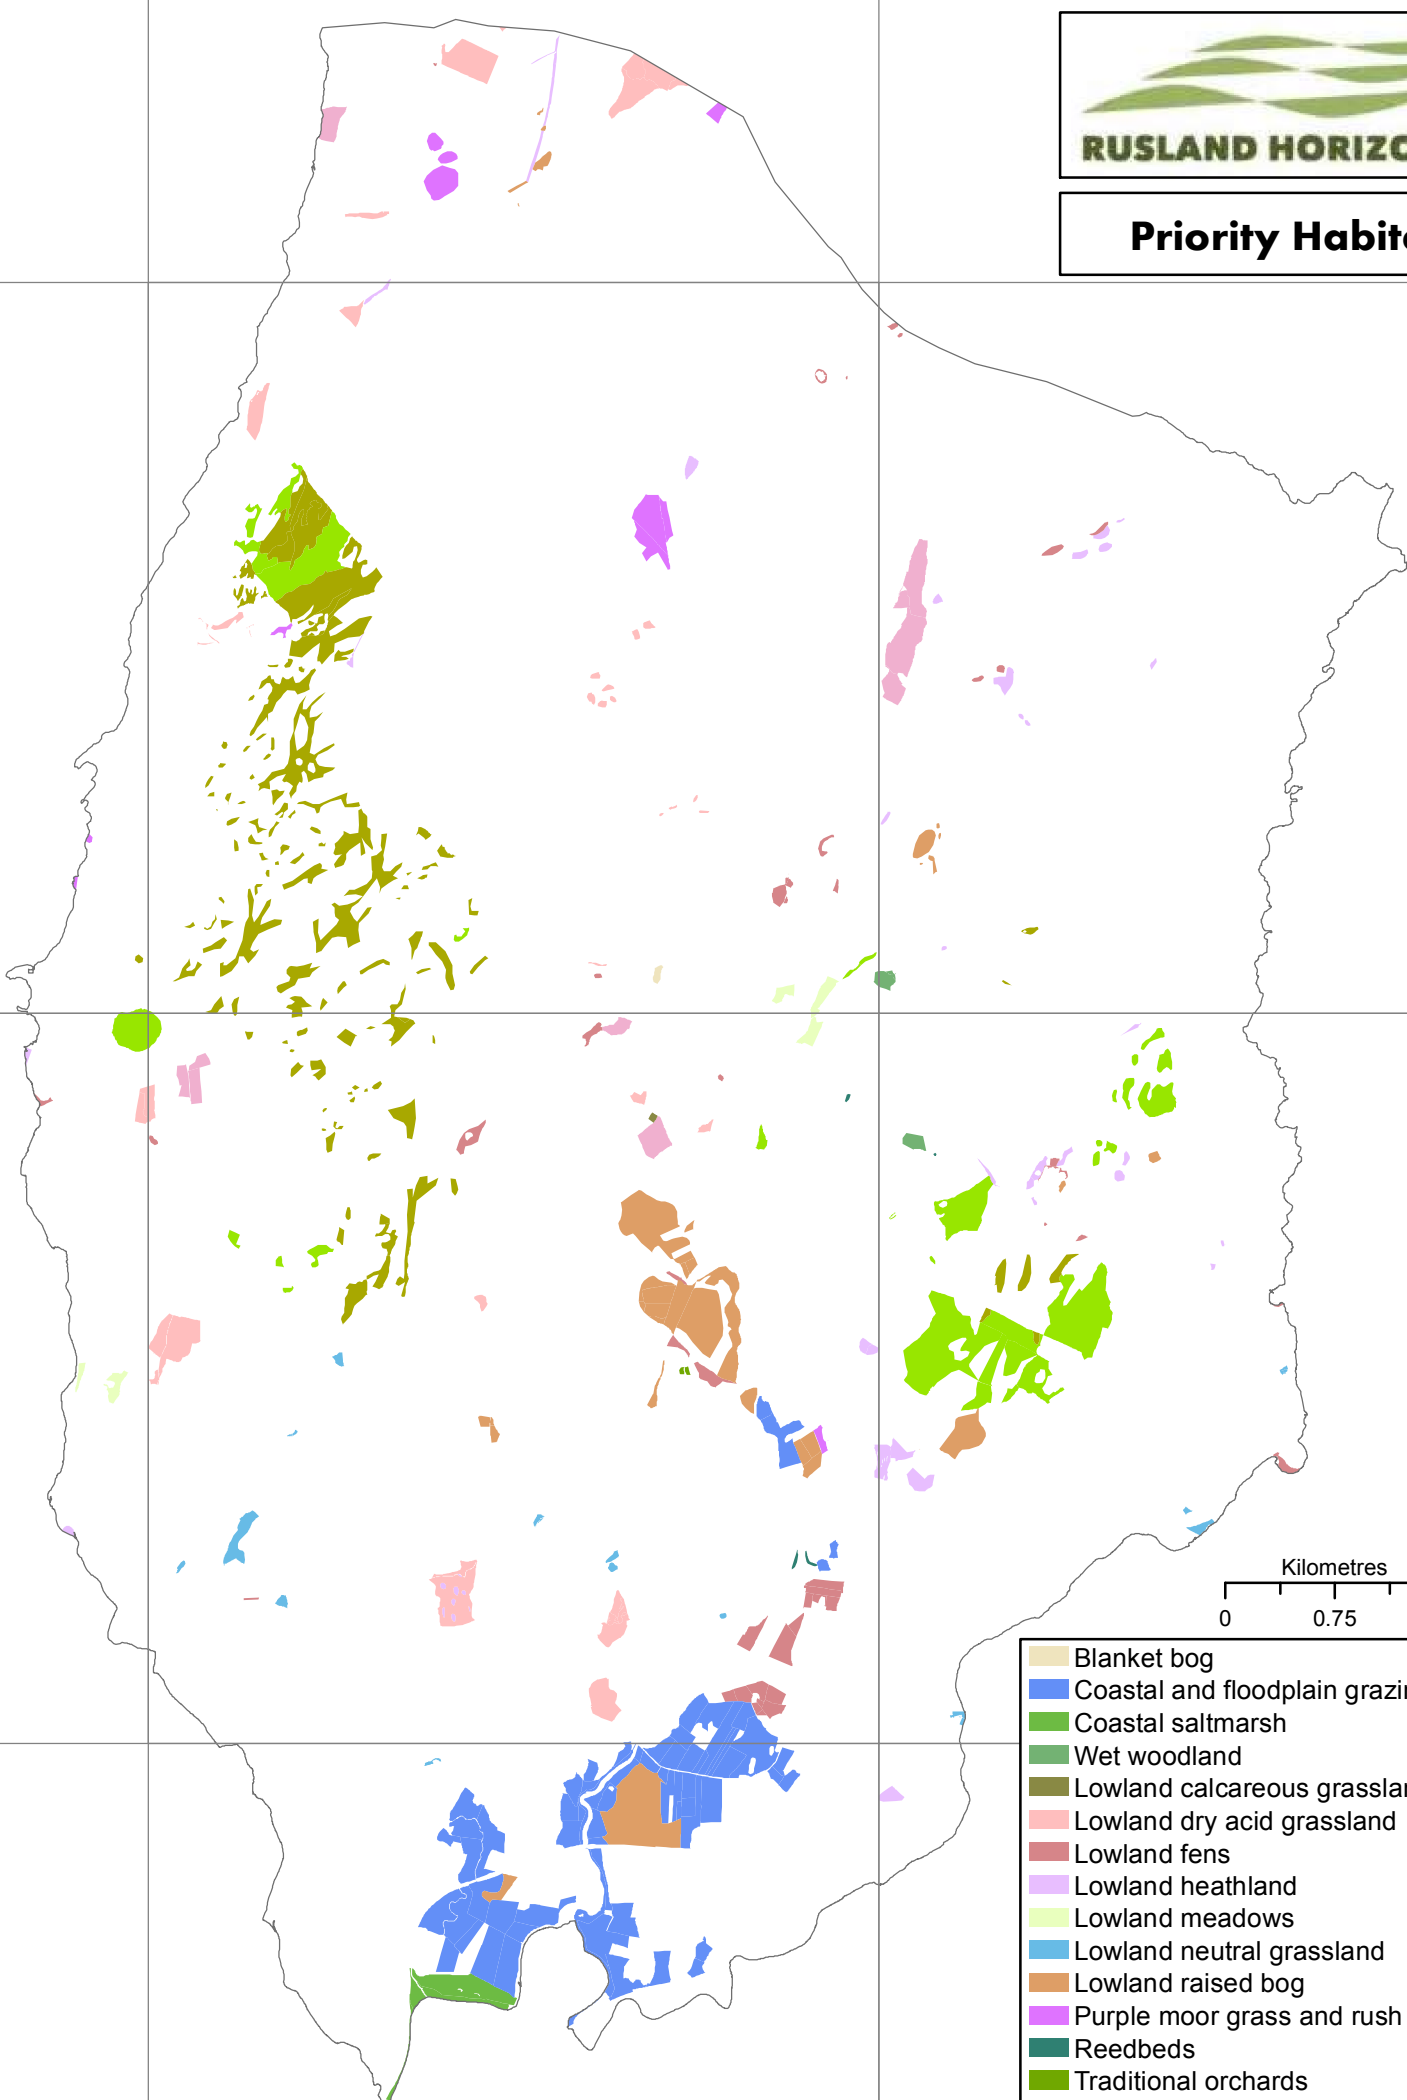

Priority Habitats

- Blanket bog
- Coastal and floodplain grazing marsh
- Coastal saltmarsh
- Wet woodland
- Lowland calcareous grassland
- Lowland dry acid grassland
- Lowland fens
- Lowland heathland
- Lowland meadows
- Lowland neutral grassland
- Lowland raised bog
- Purple moor grass and rush pastures
- Reedbeds
- Traditional orchards
- Upland flushes, fens and swamps
- Upland hay meadows
- Upland heathland